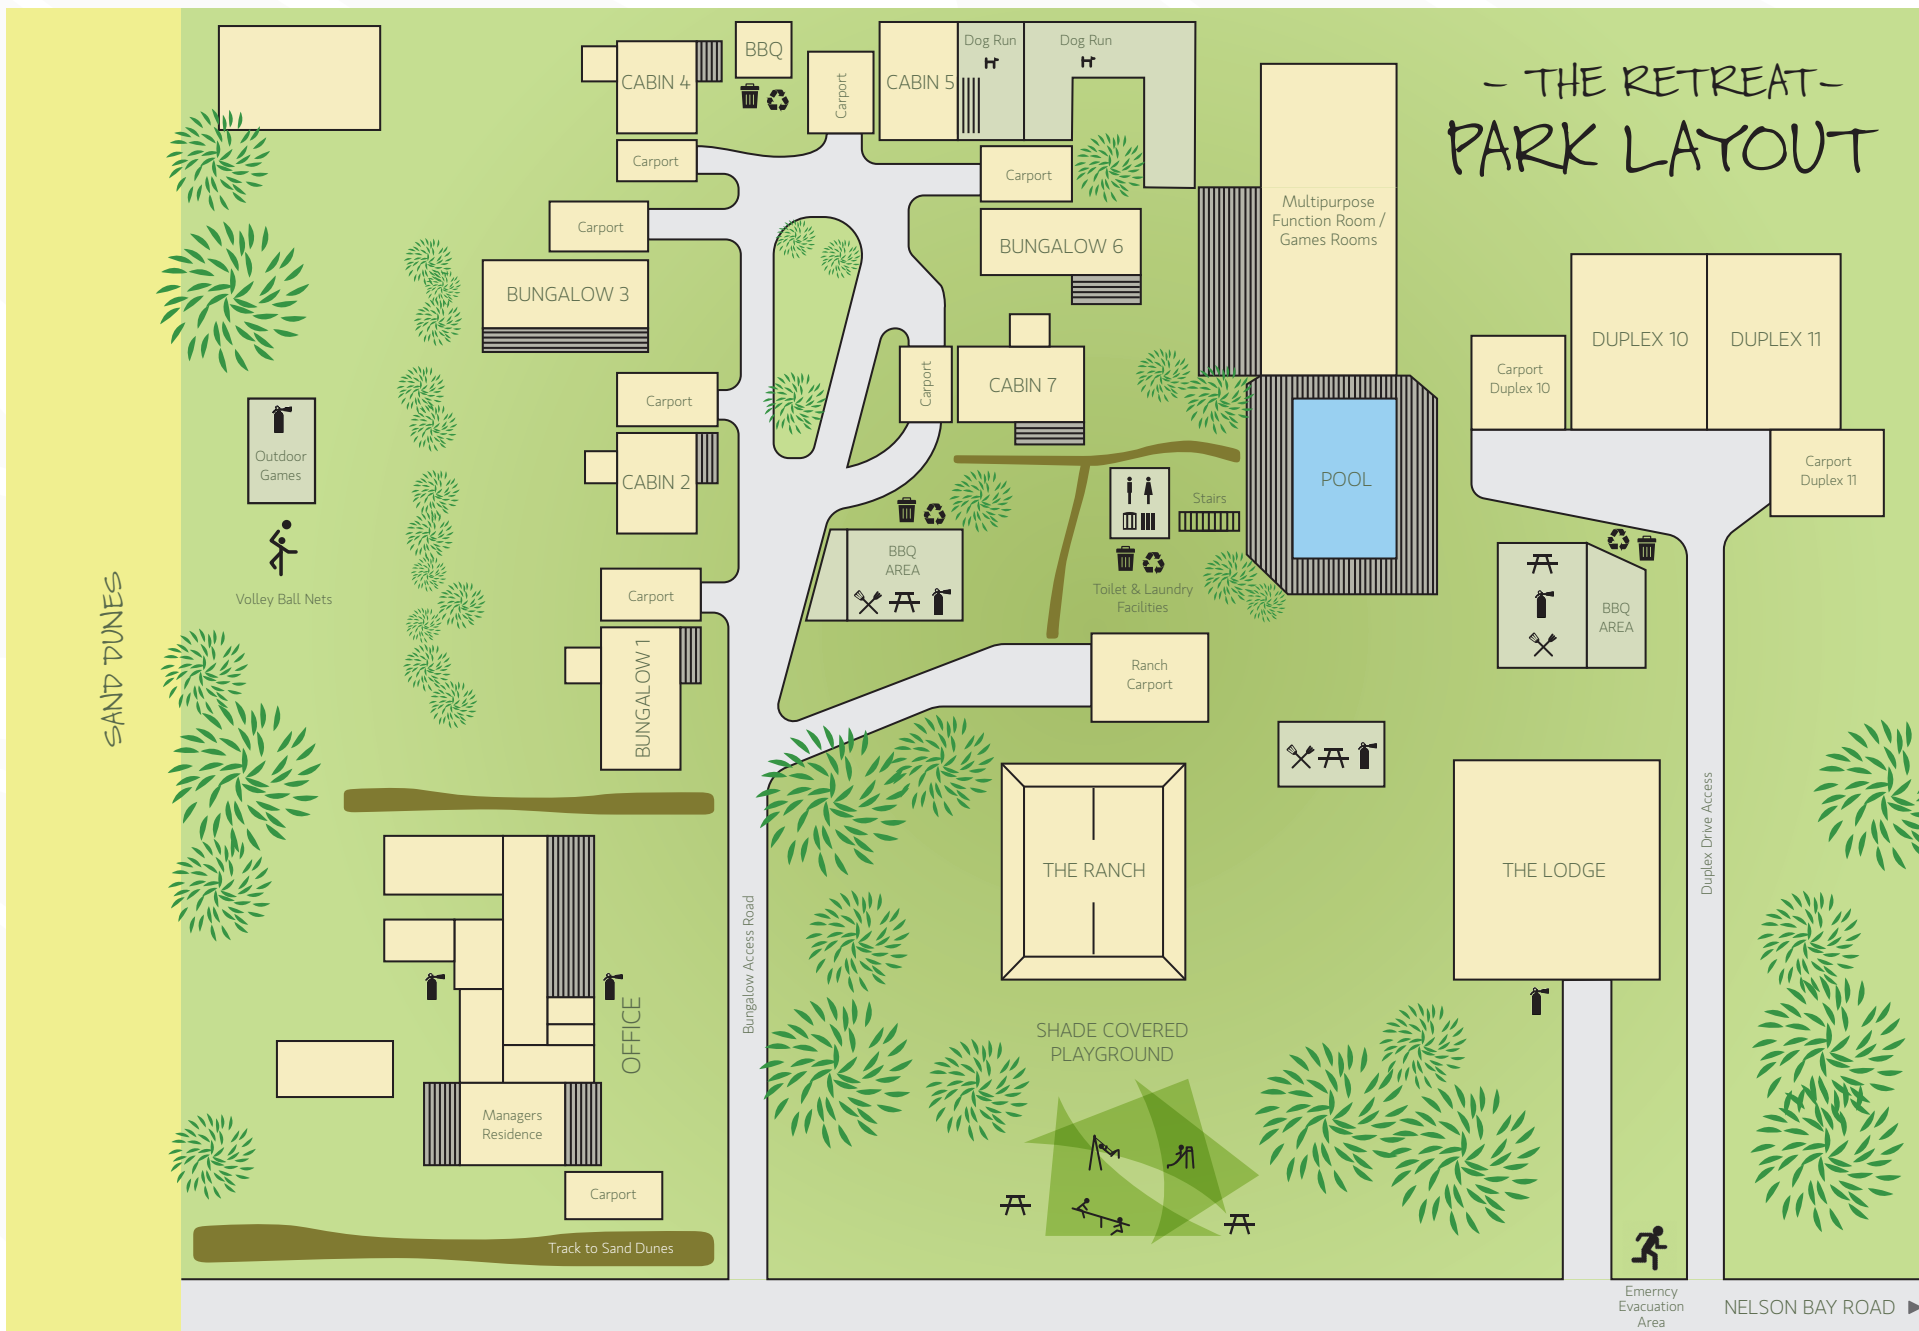

- THE RETREAT - PARK LAYOUT

4302 Nelson Bay Road, Anna Bay NSW 2316
 P. (02) 4982 1244 F. (02) 4982 2880
 E. bookings@theretreatportstevens.com.au
www.theretreatportstevens.com.au