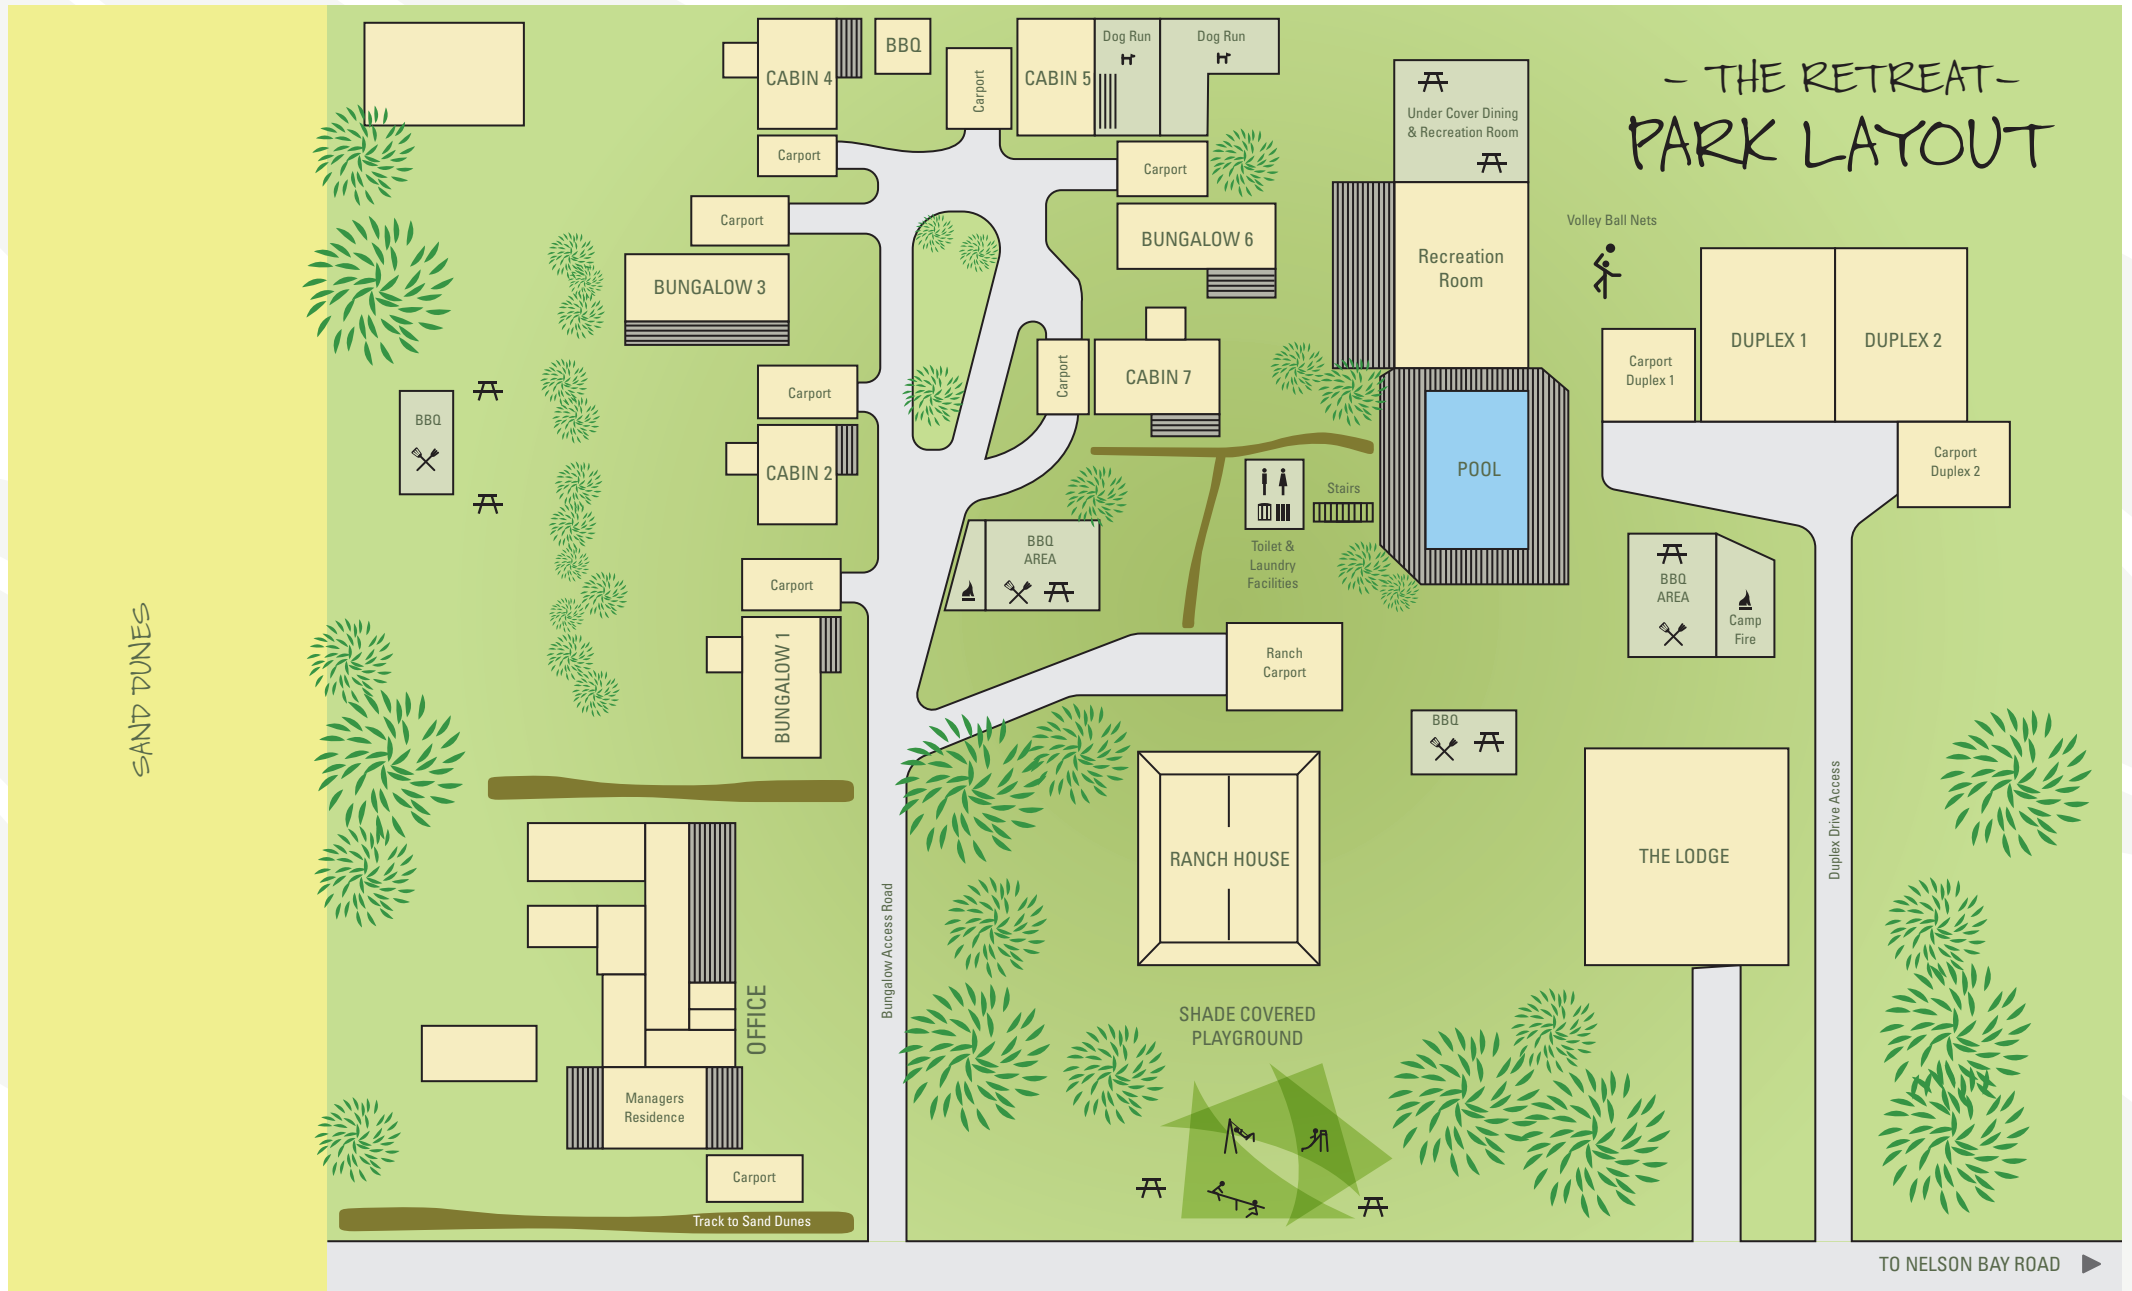

- THE RETREAT - PARK LAYOUT

www.TheRetreatPortStephens.com.au

4302 Nelson Bay Road, Anna Bay NSW, 2316 P. 02 4982 1244 E. bookings@theretreatportstephens.com.au