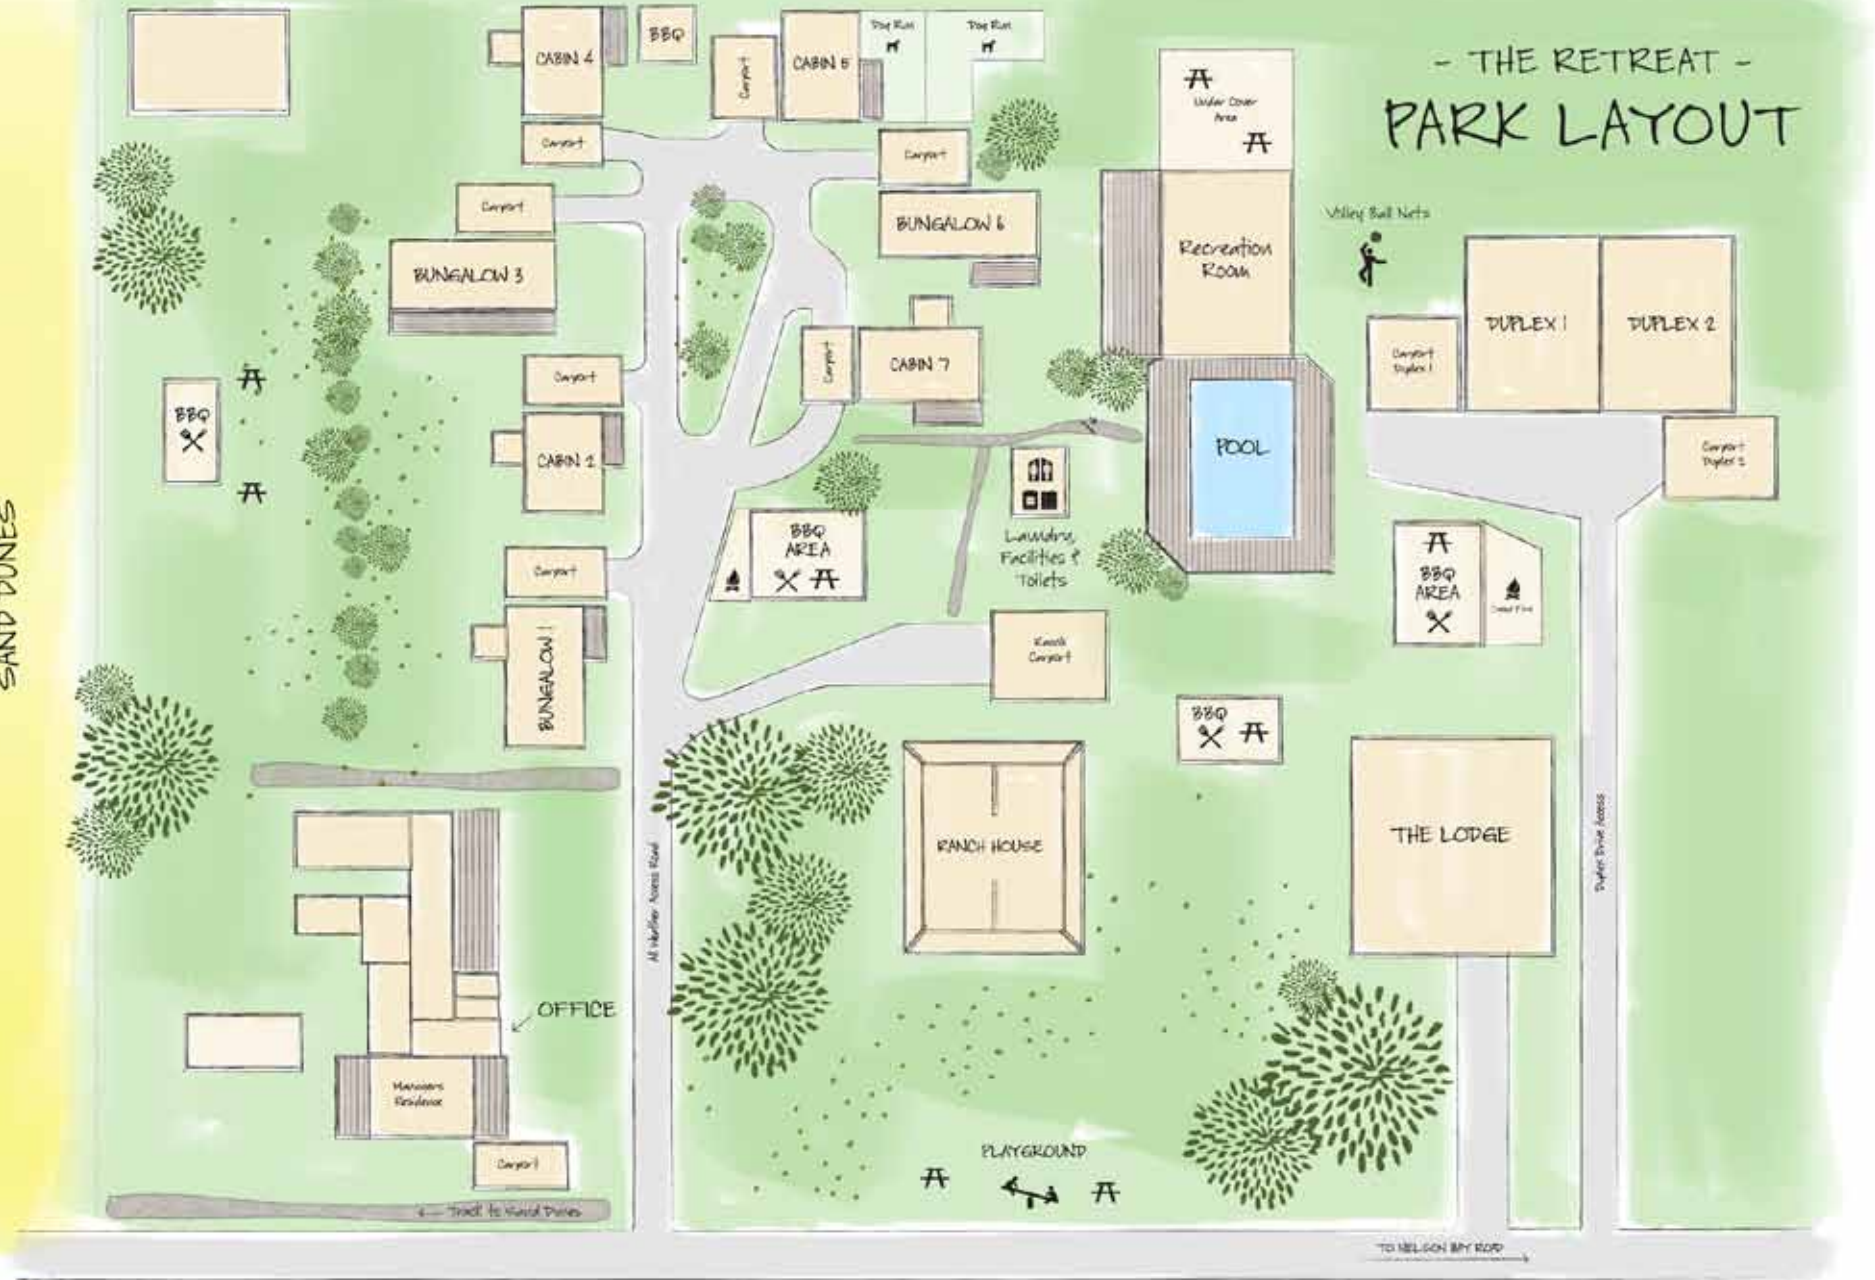

- THE RETREAT - PARK LAYOUT

SAND DUNES

www.TheRetreatPortStephens.com.au

4302 Nelson Bay Road, Anna Bay NSW 2316 | P. 02 4982 1244 | F. 02 4982 2880 | E. bookings@theretreatportstephens.com.au