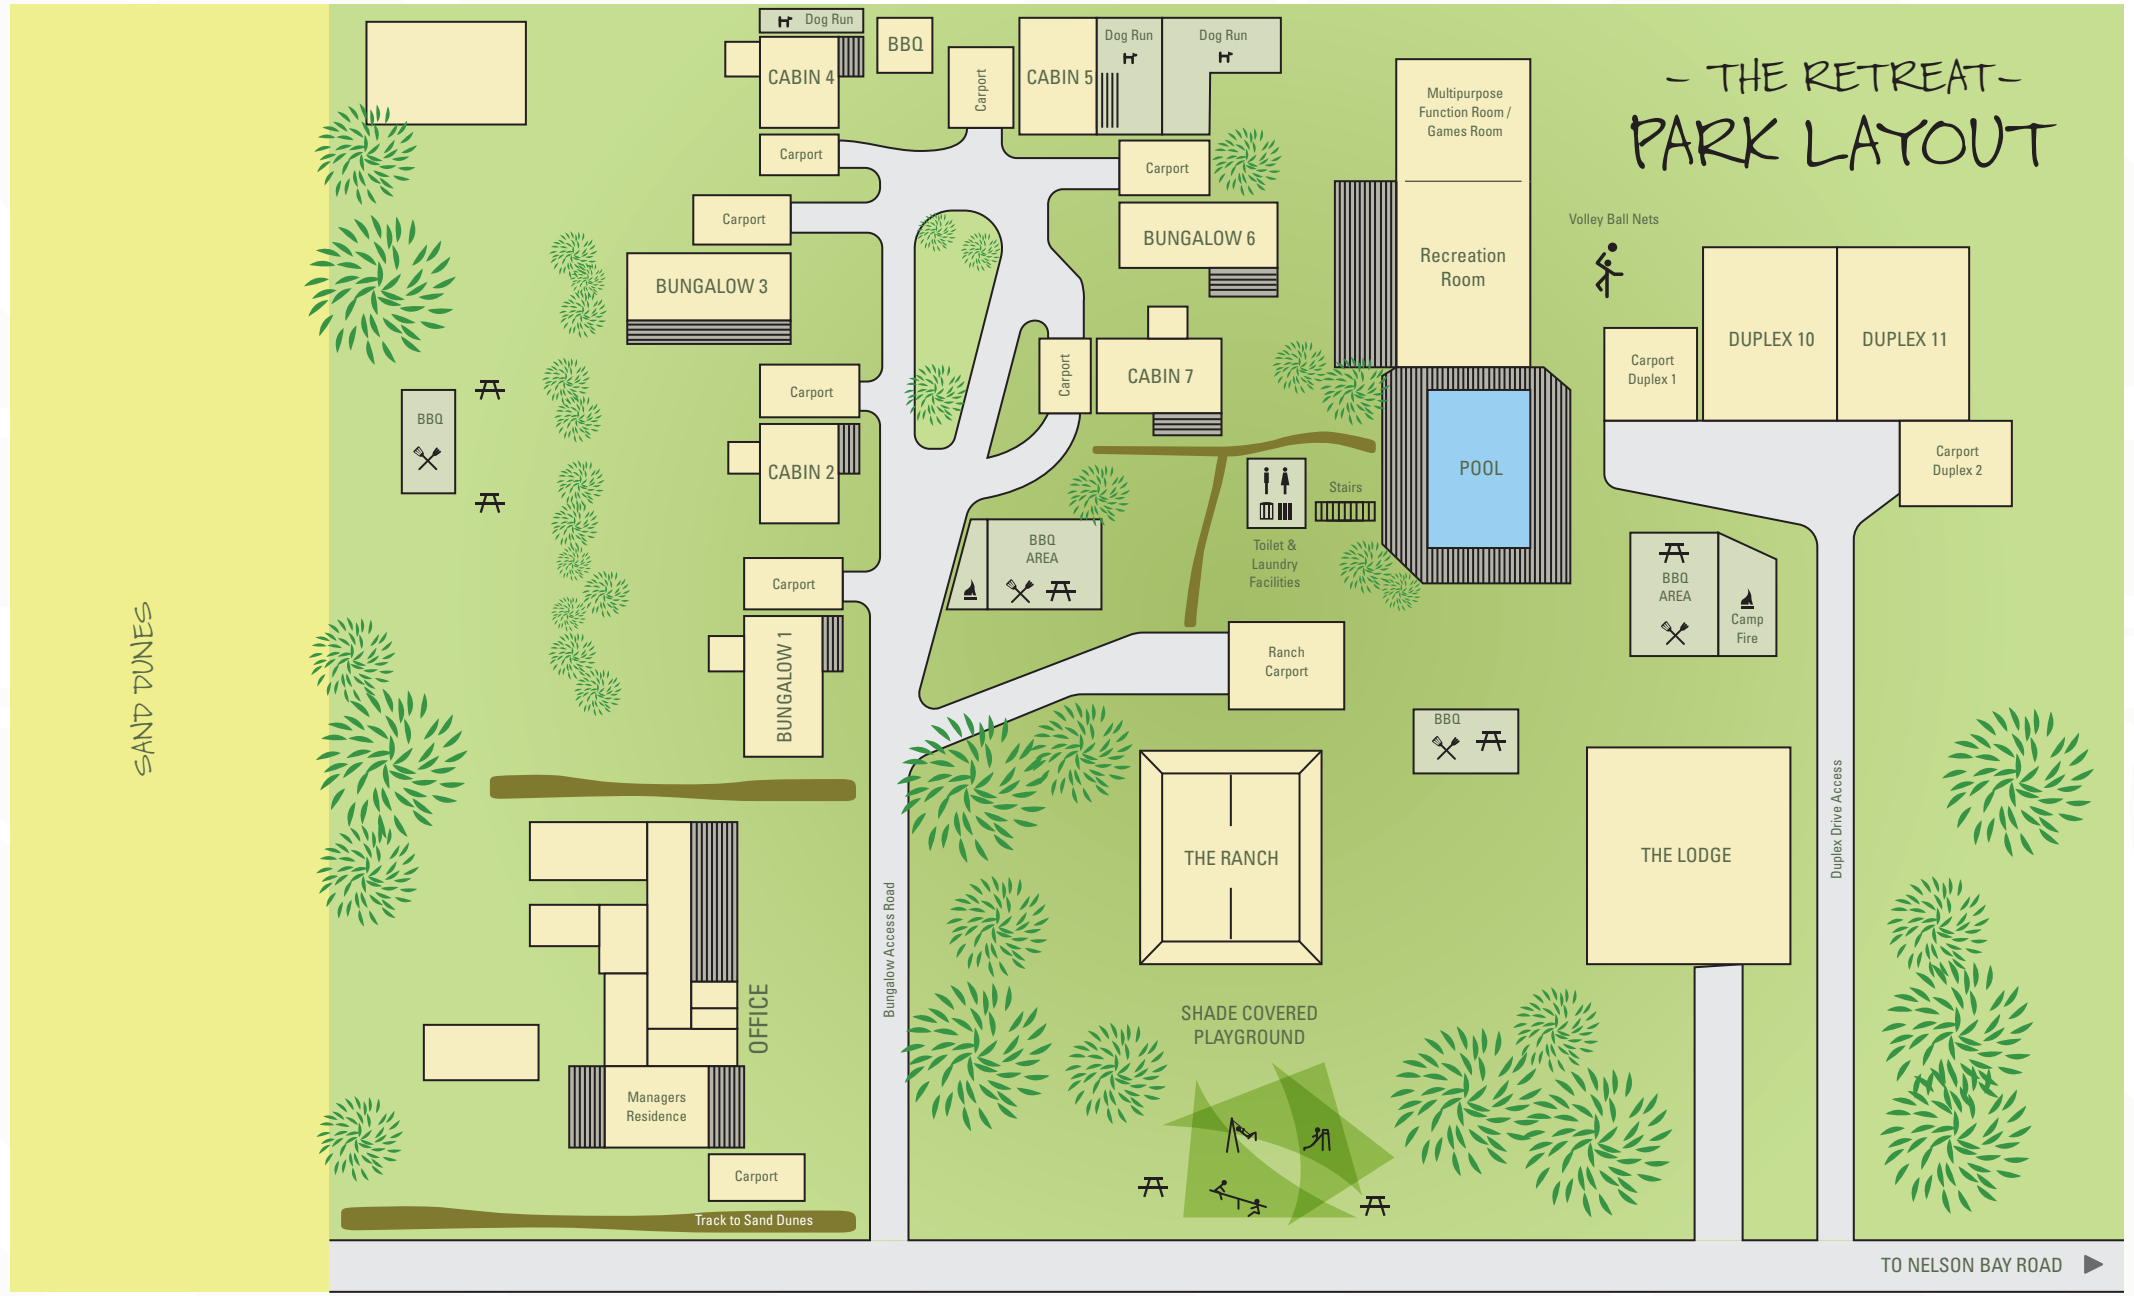

- THE RETREAT - PARK LAYOUT

4302 Nelson Bay Road, Anna Bay NSW 2316
 P. (02) 4982 1244 F. (02) 4982 2880
 E. bookings@theretreatportstephens.com.au
www.theretreatportstephens.com.au